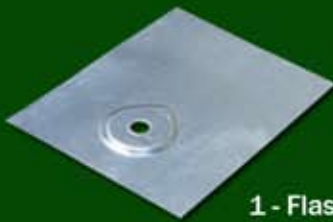

# Ez Roof Mount . . . Engineered and Designed for easy installation.

Our roof mounting system is water tight and durable for any composite/shake roof!

Serrated L Foot allows for rail mounting on either side.

Versatile aluminum base for multiple configurations.

Flashing designed to redirect water flow.

## Ez Mount L-Foot Kit for Shingle Roofs

Kit# K10068-001

All kits come complete with the following parts:

1 - Flashing  
Part# A20052-001

1 - Al Shoe  
Part# A20065-001

1 - Hex Cap  
Part# A20066-001

1 - Ez L Foot  
Part# A20064-001