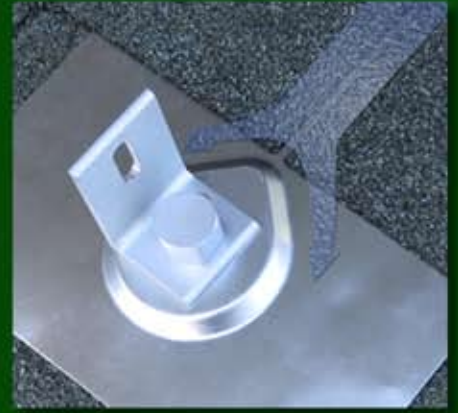

# Ez Roof Mount . . . Engineered and Designed for easy installation.

Our roof mounting system is water tight and durable for any composite/shake roof!

Serrated L Foot allows for rail mounting on either side.

Versatile aluminum base for multiple configurations.

Flashing designed to redirect water flow.