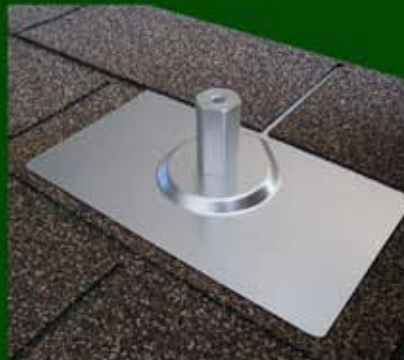

Also available:

1905 E 5th St., Ste. A
Vancouver, WA 98661

Phone: 360-844-0048 www.sunmodo.com