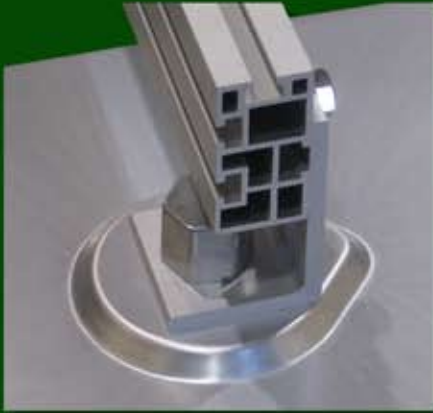

# ***Ez Mount L Foot***

***for Shingle Roofs***

***The Next Generation  
in Flashed Mounts for Shingle Roofs!***

1905 E 5th St., Ste. A  
Vancouver, WA 98661

Phone: 360-844-0048 [www.sunmodo.com](http://www.sunmodo.com)

# Ez Roof Mount . . . Engineered and Designed for easy installation.

Our roof mounting system is water tight and durable for any composite/shake roof!

Serrated L Foot allows for rail mounting on either side.

Versatile aluminum base for multiple configurations.

Flashing designed to redirect water flow.